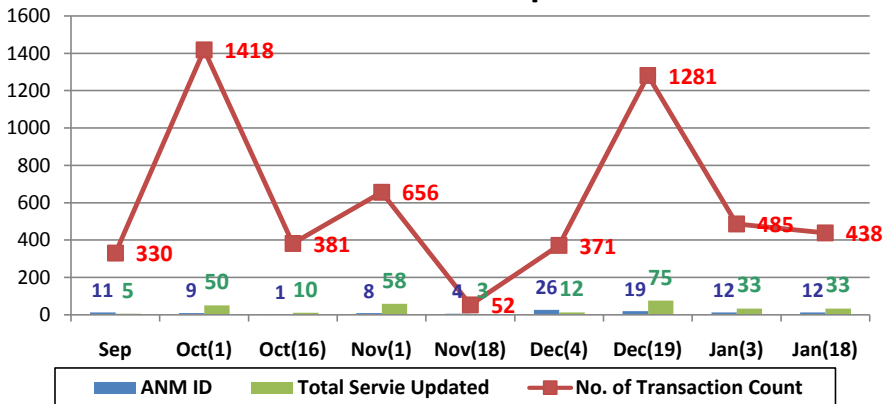

Transaction vs. Service updation