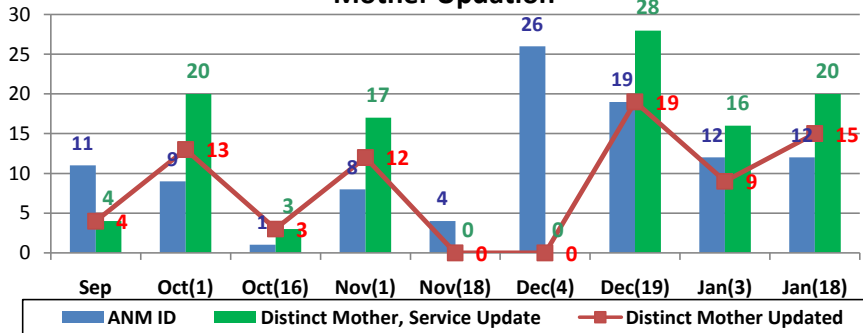

## New Delhi District

108

75

171

123

### Mother Updation